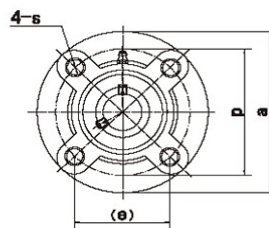

Type	Afmetingen (mm / in.)													Max. torsie		Lagertype	Code lager	Huis	Code huis*	Gewicht (kg)
	d	a	p	(e)	i	s	j	k	g	f	z	B	n	Bolt D	Nm					
SS-UCFCPL204	3/4 20	100,0 3-15/16	78,0 3-5/64	55,1 2-11/64	10,0 25/64	12,0 15/32	5,0 13/64	7,0 9/32	20,5 13/16	62,0 2-7/16	28,3 1-7/64	31,0 1,220	12,7 0,500	M10 3/8	18	SS-UC204	242204006	FCPL204	224204010	0,59
SS-UCFCPL205	25 13/16 ; 7/8 ; 15/16 ; 1	115,0 4-17/32	90,0 3-35/64	63,6 2-1/2	10,0 25/64	12,0 15/32	6,0 15/64	7,0 9/32	21,0 53/64	70,0 2-3/4	29,8 1-11/64	34,1 1,343	14,3 0,542	M10 3/8	25	SS-UC205	242205006	FCPL205	224205010	0,71
SS-UCFCPL206	30 1-1/16 ; 1-1/8 ; 1-3/16 ; 1-1/4	125,0 4-59/64	100,0 3-15/16	70,7 2-25/32	10,0 25/64	12,0 15/32	8,0 5/16	8,0 5/16	23,0 29/32	80,0 3-5/32	32,2 1-17/64	38,1 1,500	15,9 0,626	M10 3/8	30	SS-UC206	242206006	FCPL206	224206010	0,94
SS-UCFCPL207	35 1-1/4 ; 1-5/16 ; 1-3/8 ; 1-7/16	135,0 5-1/6	110,0 4-21/64	77,8 3-1/16	11,0 7/16	14,0 35/64	8,0 5/16	9,0 23/64	26,0 1-1/32	90,0 3-35/64	36,4 1-7/16	42,9 1,689	17,5 0,689	M12 7/16	35	SS-UC207	242207006	FCPL207	224207010	1,17
SS-UCFCPL208	40 1-1/2 ; 1-9/16	145,0 5-45/64	120,0 4-23/32	84,8 3-11/32	11,0 7/16	14,0 35/64	10,0 25/64	9,0 23/64	26,0 1-1/32	100,0 3-15/16	41,2 1-5/8	49,2 1,937	19,0 0,748	M12 7/16	40	SS-UC208	242208006	FCPL208	224208010	1,42
SS-UCFCPL209	45 1-5/8 ; 1-11/16 ; 1-3/4	160,0 6-19/64	132,0 5-13/64	93,3 3-43/64	10,0 25/64	16,0 5/8	16,0 15/32	14,0 35/64	26,0 1-1/32	105,0 4-9/64	40,2 1-37/64	49,2 1,937	19,0 0,748	M14 1/2	45	SS-UC209	242209006	FCPL209	224209010	1,55
SS-UCFCPL210	50 1-13/16 ; 1-7/8 ; 1-15/16 ; 2	165,0 6-1/2	138,0 5-7/16	97,6 3-27/32	10,0 25/64	16,0 5/8	12,0 15/32	14,0 35/64	28,0 1-7/64	110,0 4-21/64	42,6 1-43/64	51,6 2,031	19,0 0,748	M14 1/2	50	SS-UC210	242210006	FCPL210	224210010	1,76
SS-UCFCPL211	55 2 ; 2-1/16 ; 2-1/8 ; 2-3/16	185,0 7-9/32	150,0 5-29/32	106,1 4-11/64	13,0 33/64	19,0 3/4	12,0 15/32	15,0 19/32	31,0 1-7/32	125,0 4-59/64	46,4 1-53/64	55,6 2,189	22,2 0,874	M16 5/8	55	SS-UC211	242211006	FCPL211	224211010	2,15
SS-UCFCPL212	60 2-1/4 ; 2-5/16 ; 2-3/8 ; 2-7/16	195,0 7-43/64	160,0 6-19/64	113,1 4-29/64	17,0 43/64	19,0 3/4	12,0 15/32	15,0 19/32	36,0 1-27/64	135,0 5-5/16	56,7 2-15/64	65,1 2,563	25,4 1,000	M16 5/8	60	SS-UC212	242212006	FCPL212	224212010	2,64