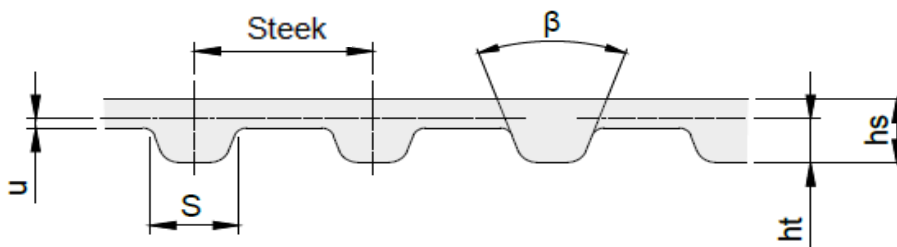

Properties

Temperature range from -20 °C to 100 °C depending on application
Conditionally resistant to oil
Ozone-resistant
Suitable for tropical climates
Resistant to aging
Maintenance-free