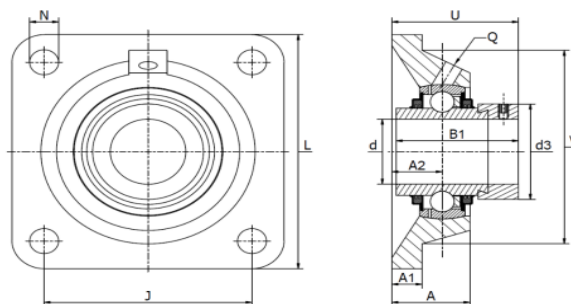

VIERPUNTS FLENSLAGERBLOKKEN PTI FOUR BOLT FLANGE UNITS PTI

Gegoten lagerblokken / FWS 20 T TCJ20 - FWS 120 T TCJ120

FWS T TCJ

Excentrische klemring
Driedubbele afdichting

Materiaal: gietijzeren behuizing, radiale insert kogellager, driedubbele afdichting

Type	Code	Afmetingen (mm)												Lagertype	Huis	(kg)	
		d	L	U	A	A₁	A₂	B₁	d_{3 max}	J	N	Q	V			Gewicht	Kap
FWS 20 T - TCJ20	310044204	20	86	45,6	29,0	10,0	19,0	43,7	33,0	63,5	11,5	1/8"	68	HC 204 R3	CJ04	0,65	-
FWS 25 T - TCJ25	310044205	25	95	46,0	29,0	11,0	19,0	44,5	37,5	70,0	11,5	1/8"	74	HC 205 R3	CJ05	0,82	KASK05
FWS 30 T - TCJ30	310044206	30	108	50,2	29,0	12,0	20,0	48,5	44,0	82,5	11,5	1/8"	85	HC 206 R3	CJ06	1,16	KASK06
FWS 35 T - TCJ35	310044207	35	118	53,5	30,5	12,5	21,0	51,3	51,0	92,0	14,0	1/8"	100	HC 207 R3	CJ07	1,47	Kap Ø35
FWS 40 T - TCJ40	310044208	40	130	59,1	34,5	13,0	24,0	56,5	58,0	101,5	14,0	1/8"	110	HC 208 R3	CJ08	2,02	KASK08
FWS 45 T - TCJ45	310044209	45	137	59,1	35,0	13,0	24,0	56,5	63,0	105,0	14,0	1/8"	116	HC 209 R3	CJ09	2,26	Kap Ø40/45
FWS 50 T - TCJ50	310044210	50	143	66,1	39,0	13,0	28,0	62,8	69,0	111,0	18,0	1/8"	125	HC 210 R3	CJ10	2,53	KASK10
FWS 55 T - TCJ55	310044211	55	162	74,6	43,5	15,0	31,0	71,4	76,0	130,0	18,0	1/8"	140	HC 211 R3	CJ11	3,52	-
FWS 60 T - TCJ60	310044212	60	175	80,9	46,0	16,0	34,0	77,9	84,0	143,0	18,0	1/8"	150	HC 212 R3	CJ12	4,54	KASK12
FWS 65 T - TCJ65	310044213	65	188	82,6	52,0	18,0	38,0	66,0	96,0	150,0	18,0	1/8"	165	HC 213 R3	CJ14	6,11	-
FWS 70 T - TCJ70	310044214	70	188	82,6	52,0	18,0	38,0	66,0	96,0	150,0	18,0	1/8"	165	HC 214 R3	CJ14	5,85	-
FWS 75 T - TCJ75	310044215	75	197	86,6	55,8	20,0	41,3	67,0	100,0	153,0	23,0	1/8"	170	HC 215 R3	CJ15	6,50	-
FWS 80 T - TCJ80	310044216	80	197	88,9	55,8	20,0	41,3	70,7	108,0	153,0	23,0	1/8"	180	HC 216 R3	CJ16	6,85	-
FWS 90 T - TCJ90	310044218	90	235	70,3	39,8	22,0	23,8	69,5	118,0	187,0	23,0	1/8"	200	HC 218 R3	CJ18	9,00	-
FWS 100 T - TCJ100	310044220	100	265	77,5	46,0	25,0	28,0	75,0	132,0	210,0	27,0	1/8"	230	HC 220 R3	CJ20	12,25	-
FWS 120 T - TCJ120	310044224	120	305	83,0	51,0	28,0	31,0	81,0	152,0	240,0	30,0	1/8"	270	HC 224 R3	CJ24	18,00	-