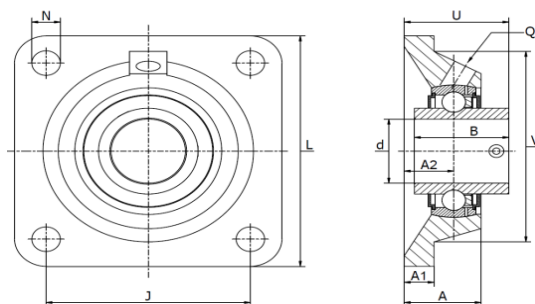

VIERPUNTS FLENSLAGERBLOKKEN PTI FOUR BOLT FLANGE UNITS PTI

Gegoten lagerblokken / FWS 12 U RCJY12 - FWS 100 U FYJ100TF

FWS U RCJY/FY(J)TF

Stelbout in binnenring

Materiaal: gietijzeren behuizing, radiale insert kogellager

Type	Code	Afmetingen (mm)											Lagertype	Huis	(kg)	
		d	L	U	A	A₁	A₂	B	J	N	Q	V			Gewicht	Kap
FWS 12 U - RCJY12	310047201	12	76	31,0	26,0	11,0	15,0	22,0	54,0	11,5	M6	50	SB 201	FWS 12-FY503	0,51	-
FWS 15 U - RCJY15	310047202	15	76	31,0	26,0	11,0	15,0	26,0	54,0	11,5	M6	50	UC 202-GYE15KRRB	FWS 15-FY503	0,51	-
FWS 17 U - RCJY17	310047203	17	76	31,0	26,0	11,0	15,0	22,0	54,0	11,5	M6	50	SB 203	FWS 17-FY503	0,51	-
FWS 20 U - RCJY20	310047204	20	86	37,3	29,0	10,0	19,0	31,0	63,5	11,5	1/8"	68	UC 204	CJ04	0,62	-
FWS 25 U - RCJY25	310047205	25	95	38,8	29,0	11,0	19,0	34,1	70,0	11,5	1/8"	74	UC 205	CJ05	0,77	KASK05
FWS 30 U - RCJY30	310047206	30	108	42,2	29,0	12,0	20,0	38,1	82,5	11,5	1/8"	85	UC 206	CJ06	1,10	KASK06
FWS 35 U - RCJY35	310047207	35	118	46,4	30,5	12,5	21,0	42,9	92,0	14,0	1/8"	100	UC 207	CJ07	1,44	KASK07
FWS 35 U - FY35TF	-	35	116	46,4	35,0	17,0	21,0	42,9	92,0	14,0	1/8"	-	UC 207	FY 507 M	1,46	-
FWS 40 U - RCJY40	310047208	40	130	54,2	34,5	13,0	24,0	49,2	101,5	14,0	1/8"	110	UC 208	CJ08	1,93	KASK08
FWS 40 U - FY40TF	-	40	130	54,2	38,5	14,0	-	49,2	102,0	14,0	1/8"	-	UC 208	FY 508 M	1,91	Kap Ø40
FWS 45 U - RCJY45	310047209	45	137	54,2	35,0	13,0	24,0	49,2	105,0	14,0	1/8"	116	UC 209	CJ09	2,15	Kap Ø45
FWS 45 U - FY45TF	-	45	137	54,2	39,0	14,0	-	49,2	105,0	16,0	1/8"	-	UC 209	FY 509 M	2,10	Kap Ø45
FWS 50 U - RCJY50	310047210	50	143	60,6	39,0	13,0	28,0	51,6	111,0	18,0	1/8"	125	UC 210	CJ10	2,33	KASK10
FWS 50 U - FY50TF	-	50	143	60,6	47,5	16,5	28,0	51,6	111,0	18,0	1/8"	-	UC 210	FY 510 M	2,50	Kap Ø50
FWS 55 U - RCJY55	310047211	55	162	64,4	43,6	15,0	31,0	55,6	130,0	18,0	1/8"	140	UC 211	CJ11	3,41	-
FWS 60 U - RCJY60	310047212	60	175	73,7	46,0	16,0	34,0	65,1	143,0	18,0	1/8"	150	UC 212	CJ12	4,22	KASK12
FWS 60 U - FY60TF	-	60	175	72,7	53,0	19,5	33,0	65,1	143,0	18,0	1/8"	140	UC 212	FY 512 M	4,22	-
FWS 65 U - RCJY65-214	310047213	65	188	82,4	52,0	18,0	38,0	74,6	150,0	18,0	1/8"	165	UCX 13	CJ14	5,65	-
FWS 70 U - RCJY70	310047214	70	188	82,4	52,0	18,0	38,0	74,6	150,0	18,0	1/8"	165	UC 214	CJ14	5,35	-
FWS 75 U - RCJY75	310047215	75	197	85,8	55,8	20,0	41,3	77,8	153,0	23,0	1/8"	170	UC 215	CJ15	6,04	-
FWS 80 U - RCJY80	310047216	80	197	90,6	55,8	20,0	41,3	82,6	153,0	23,0	1/8"	180	UC 216	CJ16	6,82	-
FWS 90 U - RCJY90	310047218	90	235	80,1	39,8	22,0	23,8	96,0	187,0	23,0	1/8"	200	UC 218	CJ18	9,48	-
FWS 100 U - FYJ100TF	-	100	265	110,0	70,0	25,0	44,0	108,0	210,0	27,0	1/8"	221	UC 220	FYJ 520	13,45	-