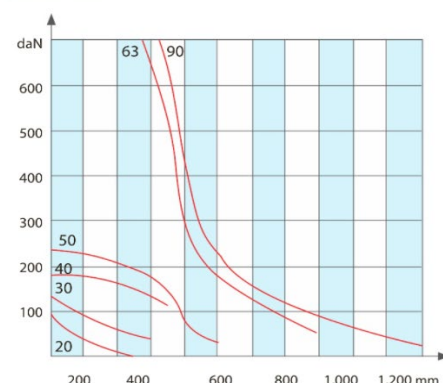

plastic tube