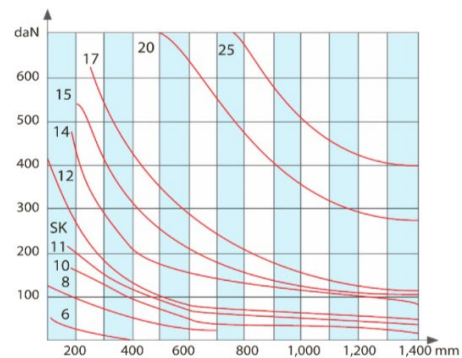

- Materiaal
- Diameter
- Rollengte
- Inbouwlengte
- Aslengte
- Type as: *zie blz. 4*
- Type lagerpotten: *zie blz.*

Static load on the axles

with clamped support

with loose support

Static surface load of the tubes