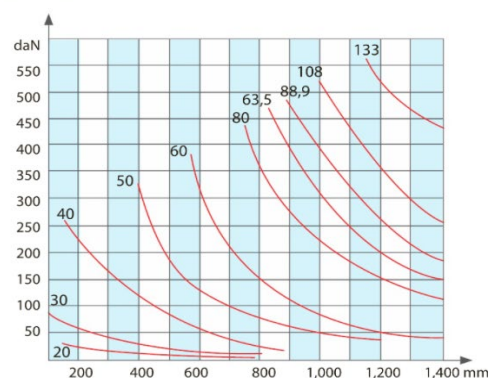

Static surface load of the tubes

steel tube